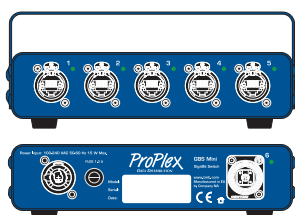

Accessories

Part Number	Description
PP1RMKITMS	ProPlex 1U Rackmount Kit, Medium, Single
PP1RMKITMD	ProPlex 1U Rackmount Kit, Medium, Dual
TBD	10-Port OpticalCon Quad Module - 1 connector
TBD	10-Port OpticalCon Duo Module - 1 connector
TBD	10-Port EtherCon Module - 1 connector
TBD	28-Port OpticalCon QUAD Module - 2 connectors
TBD	28-Port OpticalCon DUO Module - 2 connectors
TBD	28-Port EtherCon Module - 2 connectors
TBD	28-Port EtherCon Module - 3 connectors

Mini PortableMount

GBS Mini, 6-port