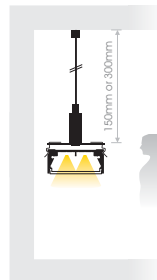

Lighting management options:

On-Off/DALI/0..10V/1..10V/DMX512/PHASE CUT/IR/RF/PUSH BUTTON/Bluetooth

FIXED installation

SURFACE installation

WALL BRACKET
(Long/Short) installation

PENDANT installation

Available upon request: