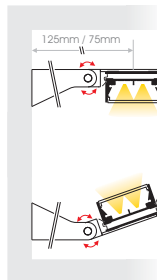

Lighting management options:

On-Off/DALI/0..10V/1..10V/DMX512/PHASE CUT/IR/RF/PUSH BUTTON/Bluetooth

FIXED installation

SURFACE installation

WALL BRACKET
(Long/Short) installation

PENDANT installation

Available upon request: