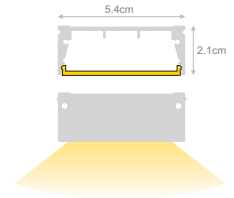

OUTLINER 50

Interior Linear

- Ensures uniformity and colour consistency of the lighting output.
- Special design and construction to meet the most demanding lighting designs.
- Multiple mounting options (fixed, surface or pendant).
- Long & Short bracket accessory for wall installation.
- Family member of OUTLINER Series, with variety of luminous area widths (20,30,40,50)
- L80/B10 >50.000h (for monochromatic models).
- IP40

Lighting management options:

On-Off/DALI/0..10V/1..10V/DMX512/PHASE CUT/IR/RF/PUSH BUTTON/Bluetooth

Available upon request:

- ✓ Custom dimensions
- ✓ Custom luminaire colours
- ✓ Emergency version