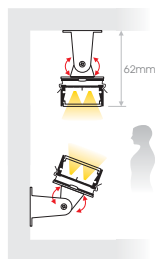

SURFACE installation