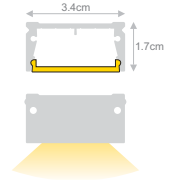

OUTLINER 30

Interior Linear

- Ensures uniformity and colour consistency of the lighting output.
- Special design and construction to meet the most demanding lighting designs.
- Multiple mounting options (fixed, surface or pendant).
- Long & Short bracket accessory for wall installation.
- Long & Short bracket accessory for wall installation.
- Family member of OUTLINER Series, with variety of luminous area widths (20,30,40,50)
- L80/B10 >50.000h (for monochromatic models).
- IP40

Lighting management options:

On-Off/DALI/0..10V/1..10V/DMX512/PHASE CUT/IR/RF/PUSH BUTTON/Bluetooth

FIXED installation