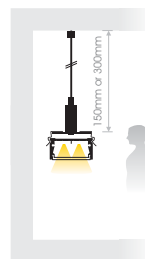

Lighting management options:

On-Off/DALI/0..10V/1..10V/DMX512/PHASE CUT/IR/RF/PUSH BUTTON/Bluetooth

FIXED installation

SURFACE installation

WALL BRACKET
(Long/Short) installation

PENDANT installation

Available upon request: