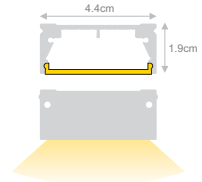

OUTLINER 40

Interior Linear

- Ensures uniformity and colour consistency of the lighting output.
- Special design and construction to meet the most demanding lighting designs.
- Multiple mounting options (fixed, surface or pendant).
- Long & Short bracket accessory for wall installation.
- Long & Short bracket accessory for wall installation.
- Family member of OUTLINER Series, with variety of luminous area widths (20,30,40,50)
- L80/B10 >50.000h (for monochromatic models).
- IP40

Lighting management options:

On-Off/DALI/0..10V/1..10V/DMX512/PHASE CUT/IR/RF/PUSH BUTTON/Bluetooth

FIXED installation