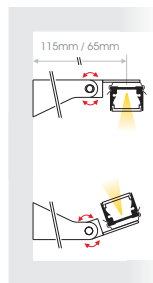

Lighting management options:

On-Off/DALI/0..10V/1..10V/DMX512/PHASE CUT/IR/RF/PUSH BUTTON/Bluetooth

FIXED installation

SURFACE installation

WALL BRACKET
(Long/Short) installation

PENDANT installation

Available upon request: