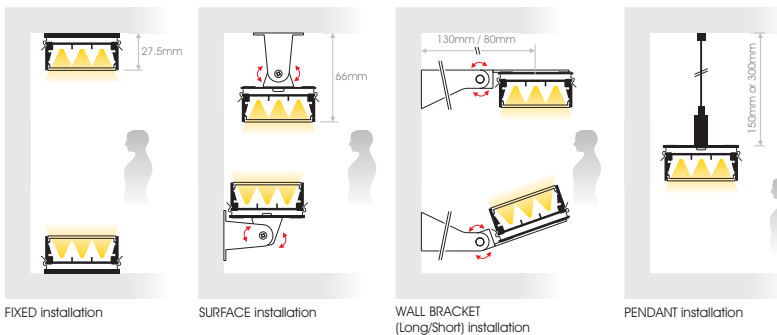

OUTLINER 50

Interior Linear

- Ensures uniformity and colour consistency of the lighting output.
- Special design and construction to meet the most demanding lighting designs.
- Multiple mounting options (fixed, surface or pendant).
- Long & Short bracket accessory for wall installation.
- Family member of OUTLINER Series, with variety of luminous area widths (20,30,40,50)
- L80/B10 >50.000h (for monochromatic models).
- IP40

Lighting management options:

On-Off/DALI/0..10V/1..10V/DMX512/PHASE CUT/IR/RF/PUSH BUTTON/Bluetooth

Available upon request:

- ✓ Custom dimensions
- ✓ Custom luminaire colours
- ✓ Emergency version